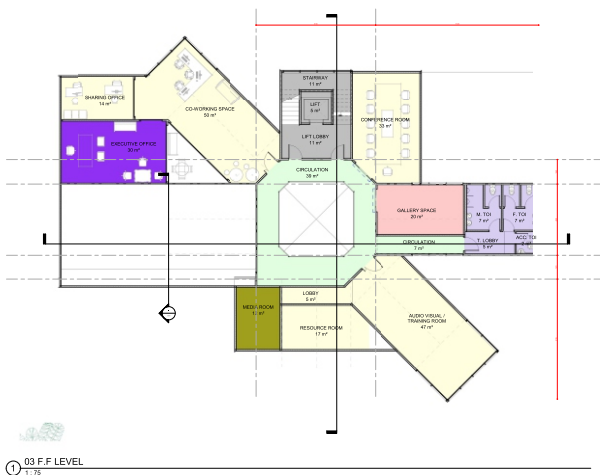

# THE NODE

BY  
  
**AFRICA POLICY**  
 CONVERSATIONS

The Node, a sprawling single-story structure, seamlessly integrates with its natural surroundings. Its exterior is adorned with a lush canopy of greenery, embracing the amphitheater as a creative sanctuary. Inside, the building features open spaces and minimalist design, with an African-themed outdoor restaurant exuding warmth and cultural richness. Abundant green areas provide a natural retreat, fostering creativity and innovation while respecting the environment.