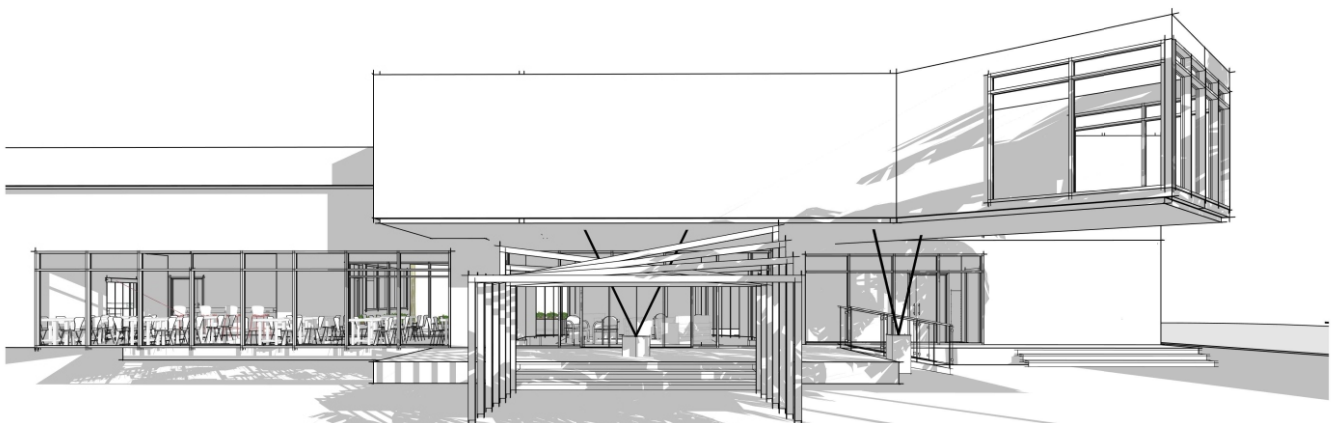

THE NODE

BY

AFRICA POLICY
CONVERSATIONS

The Node, a sprawling single-story structure, seamlessly integrates with its natural surroundings. Its exterior is adorned with a lush canopy of greenery, embracing the amphitheater as a creative sanctuary. Inside, the building features open spaces and minimalist design, with an African-themed outdoor restaurant exuding warmth and cultural richness. Abundant green areas provide a natural retreat, fostering creativity and innovation while respecting the environment.

Welcome to The Node, where architecture and nature harmoniously coexist, igniting creativity and innovation in the heart of Africa.

1 3D View 1