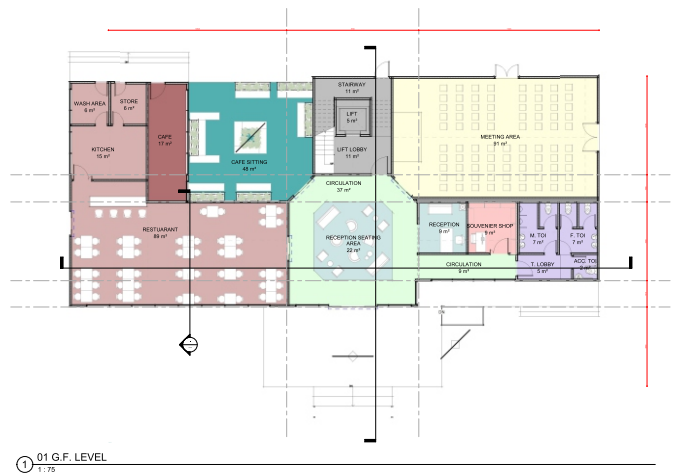

# THE NODE

BY  
  
**AFRICA POLICY**  
 CONVERSATIONS

The Node, a sprawling single-story structure, seamlessly integrates with its natural surroundings. Its exterior is adorned with a lush canopy of greenery, embracing the amphitheater as a creative sanctuary. Inside, the building features open spaces and minimalist design, with an African-themed outdoor restaurant exuding warmth and cultural richness. Abundant green areas provide a natural retreat, fostering creativity and innovation while respecting the environment.