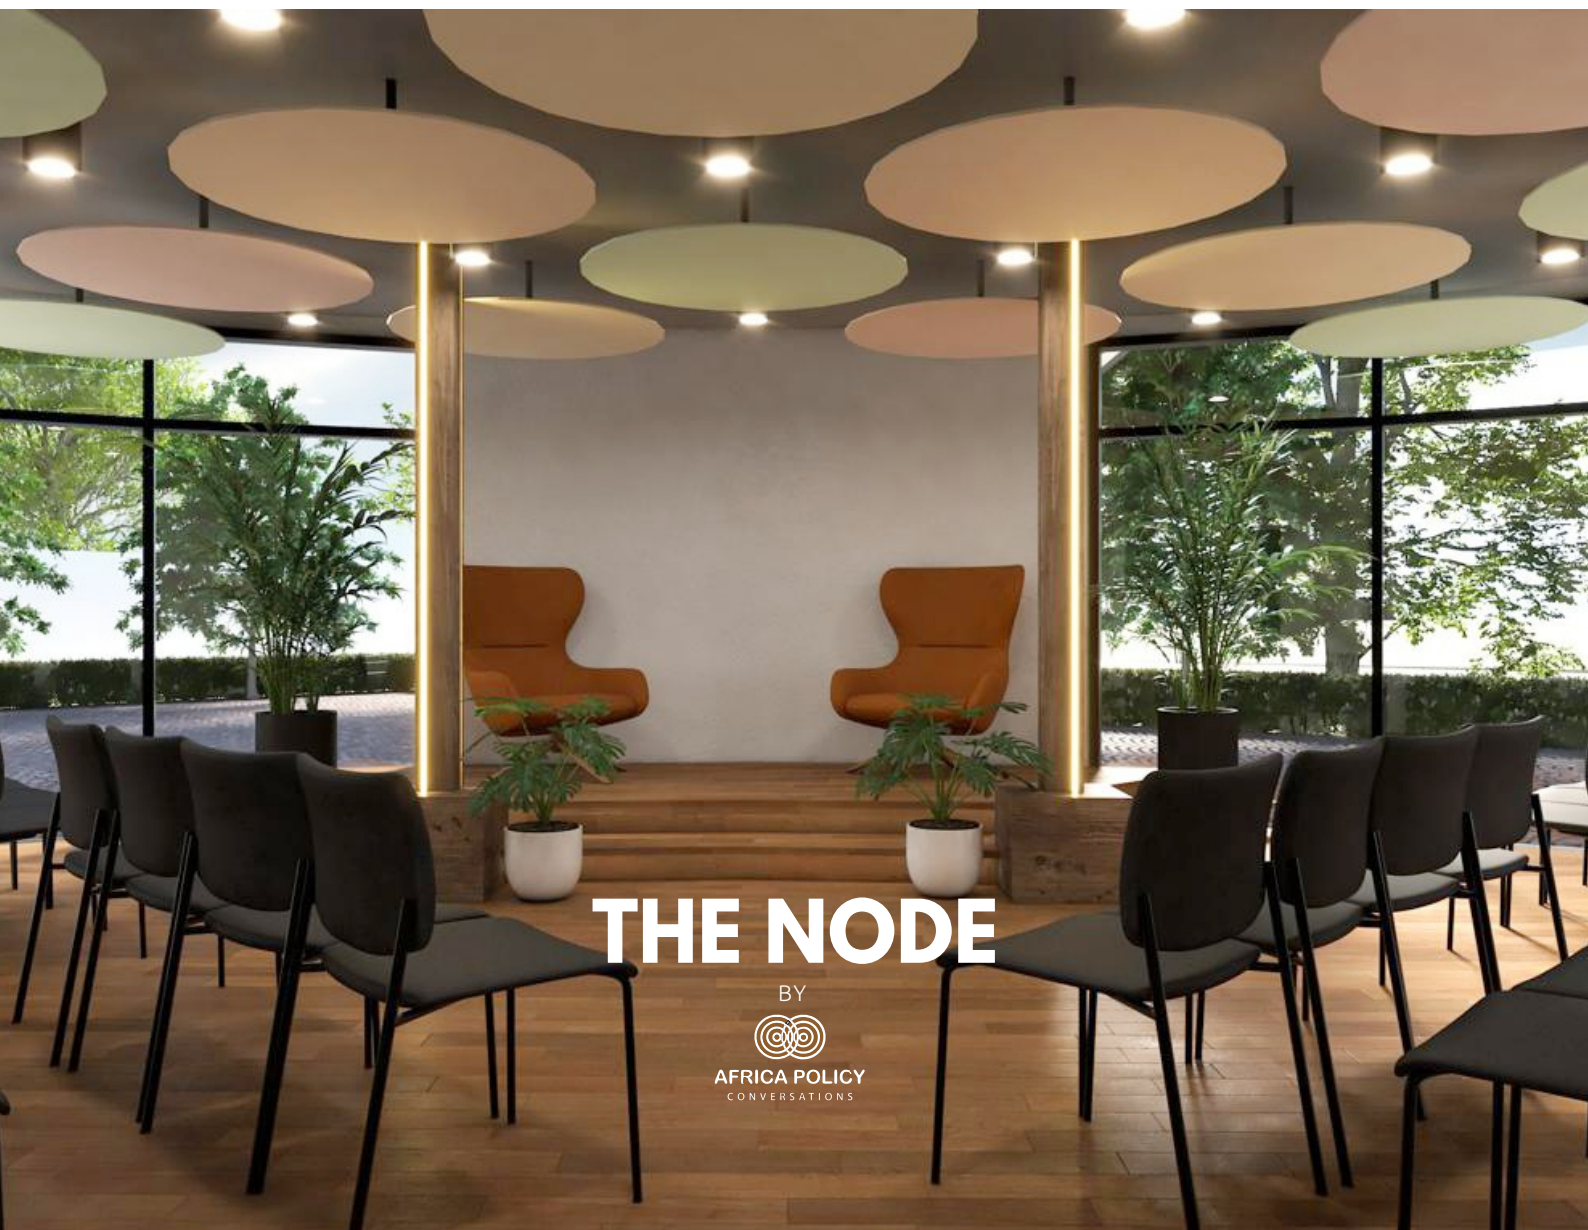

#Community #Opportunity
#Collaboration #Networking
#Sparks #Growth #Ideas

A vibrant intellectual hub, blending modern architecture with modular structures.

A place where knowledge thrives, offering a digital library, co-working spaces, and research facilities.

A space for learning, collaboration, and innovation, set amid the lush park environment.

Knowledge Center

THE NODE

BY

AFRICA POLICY
CONVERSATIONS