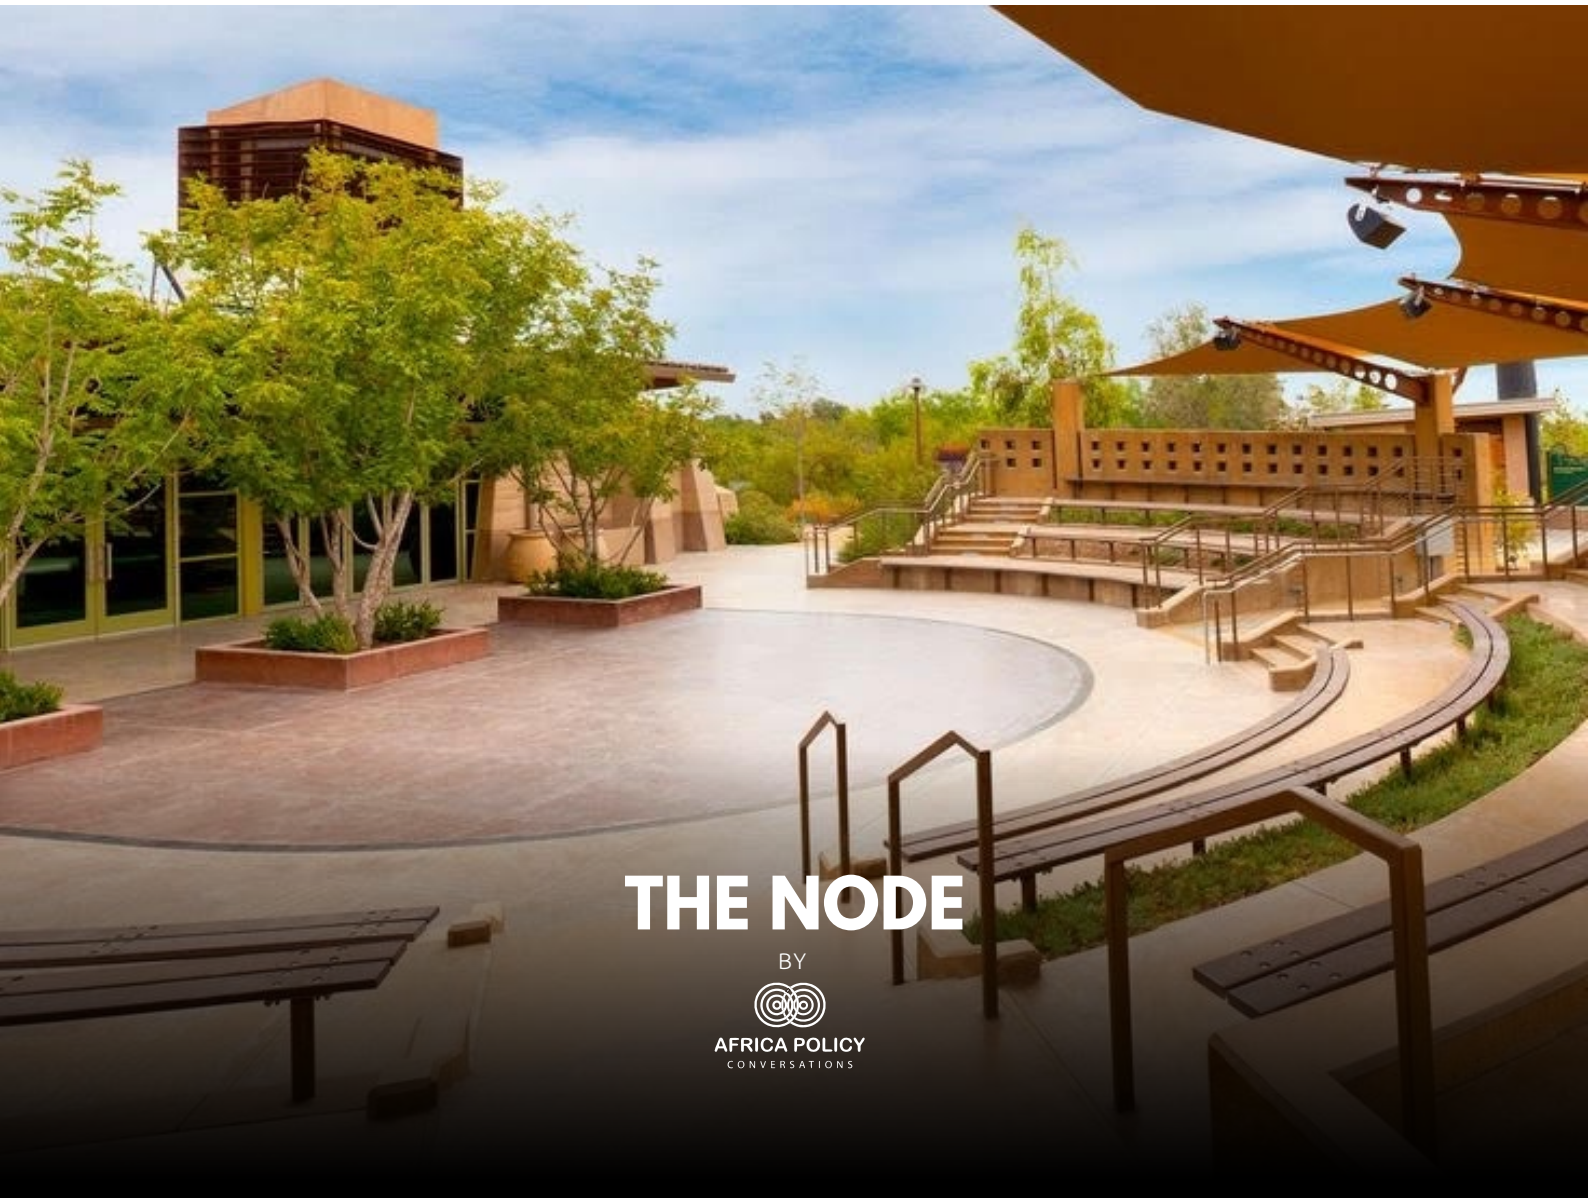

Amphitheater at The Node

Where African Stories Echo through Poetry, Prose
and Music

Our Amphitheater is a stage where the vibrant heritage of Africa comes alive through the art of poetry and song. Here, under the open skies, we celebrate the richness of African culture with captivating performances that resonate with the heart and soul of the continent.

This venue welcomes African poets and singers who share their talents, reflecting the diverse tapestry of our heritage. As the verses flow and melodies soar, the Amphitheater becomes a space where the echoes of Africa's stories, dreams, and aspirations are celebrated and cherished. Join us at The Node's Amphitheater, where the spirit of Africa finds its voice in the rhythms of poetry and song.

THE NODE

BY

AFRICA POLICY
CONVERSATIONS